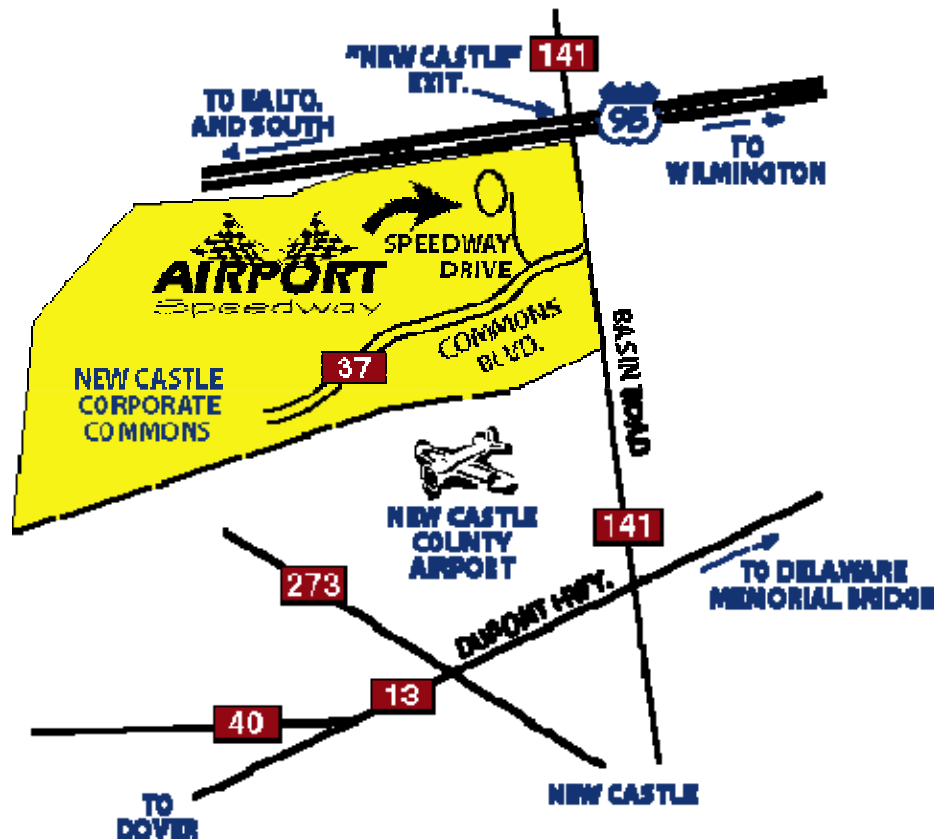

BLCKBIRD QUARTER MIDGET RACE CLUB

TRACK DIRECTIONS

From New Jersey: Cross the Delaware Memorial Bridge into Delaware. Take Route 13 South to Route 141 North, Newport. Proceed on Route 141 North to the second traffic light. Turn left at light onto Commons Boulevard (Route 37). Go approximately 1/4 mile to the first right, Speedway Blvd. Follow past the Airport Speedway Micro track to Little Airport Speedway.

From Pennsylvania: Route I-495 into Delaware to Exit 5A, New Castle, Route 141 South. Proceed to Route 141 South to the second traffic light. Turn right at light onto Commons Boulevard (Route 37). Go approximately 1/4 mile to the first right, Speedway Blvd. Follow past the Airport Speedway Micro track to Little Airport Speedway.

From Maryland (and South): Route I-95 north into Delaware to Exit 5A, New Castle, Route 141 South. At the end of the exit, turn right at the traffic light onto Route 141 South. Proceed on Route 141 South to the first traffic light. Turn right at light onto Commons Boulevard (Route 37). Go approximately 1/4 mile to the first right, Speedway Blvd. Follow past the Airport Speedway Micro track to Little Airport Speedway.